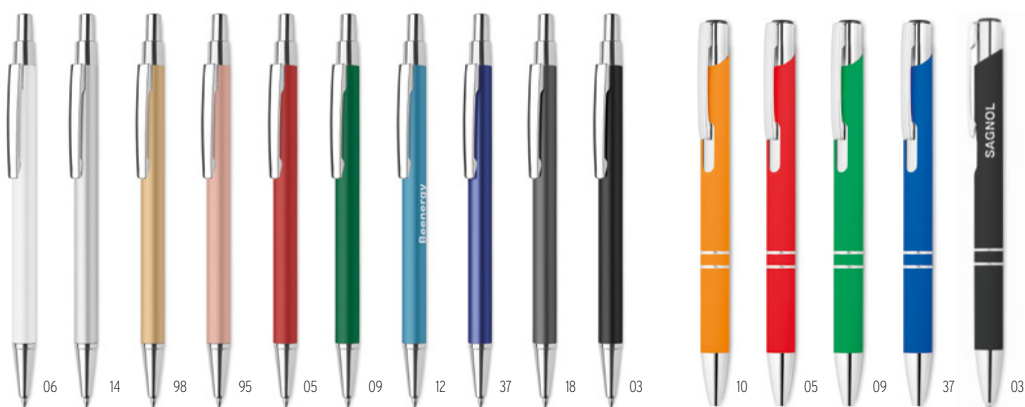

Dana MO6560

Push button ball pen in recycled aluminium. Blue ink.
Size Ø0,8x14 cm **Print technique** Pad printing, L

Aosta MO8857

Push button ball pen in rubberized finish. Blue ink. **Size** Ø1x13,5 cm **Print technique** Laser engraving