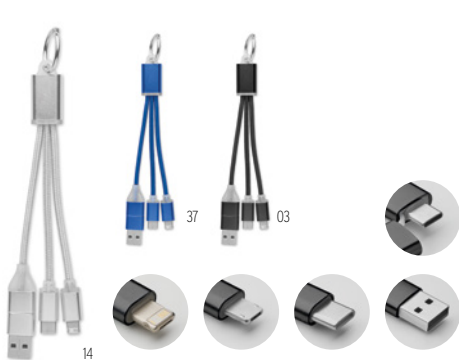

40

Chargoo MO2450 •   

15W wireless charger with 3-in-1 charging cable with assorted connectors. Presented in bamboo magnetic closure box with strap. Type-C to Type C cable, C to USB-A, C to micro-B, C connectors. **Size** 9x6x1,9 cm **Print technique** Pad printing,L,DL,D01

03

Yapo MO6823  

Compact storage for cable, connector and cards with wireless charger 15W and phone stand functionality. Including data transfer and power transmission cable: type C to C cable with converters to micro B, 2-in-1 pin, C to A adapter, SIM card ejector pin and space for 2 Nano Sim and 1 TF card. **Size** 5,7x8,6x1 cm **Print technique** Pad printing

06

Supable MO2156

9 in 1 cable and connector set. Data transfer and power transmission cable (480 Mbps): Type-C to Type-C. Adapters: Type-C to Type-A and Type- C to 2-in-1 & micro-B. Micro and Nano SIM storage slots. Ejector pin tool. **Size** 3,0x1,6x10,7 cm **Print technique** Pad printing,DO1,DL,PD