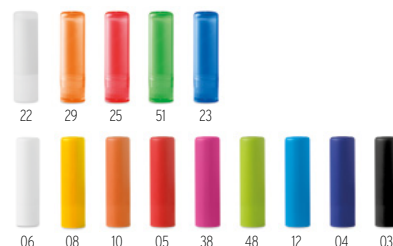

Gloss IT2698

Natural lip balm in assorted colours. Dermatologically tested. SPF10. Flavour: Vanilla. **Size** Ø1,9x7 cm
Print technique Pad printing,DL,RS,PD