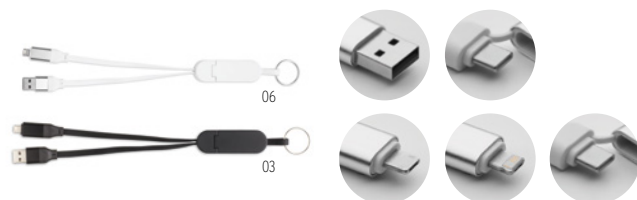

Power up the digital lifestyle with smart, sleek gadgets that connect, impress, and leave your brand on standby.

Hi-Speed charging cables 60W

40

Caboo MO2520

60W charging cable in RPET with bamboo details. Input: 2-in-1 Type-C and Type-A. Output: Type-C and 2-in-1 pin. **Size** 100x2,8x1 cm **Print technique** Pad printing,L,DL,D01

03

Cabo MO2443

60W cable in recycled ABS casing with keyring and phone stand. Input: 2-in-1 Type-C and Type-A. Output: Type-C and micro-B (2-in-1 pin). Cable length: 26 cm. **Size** 2,1x1,1x27,5 cm **Print technique** Pad printing,DL,D01