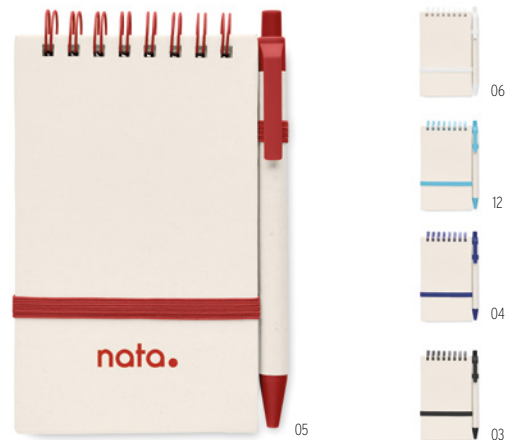

Mito Set MO6837

A6 Recycled milk cartons 70 sheet recycled lined paper notebook (70% recycled milk carton and 30% recycled paper) with matching pen. Ring bound. Matching push button ball pen. Blue ink. Elastic closure strap and pen holder. **Size** 8,2x1,2x14 cm **Print technique** Pad printing,D01,DL,B,L