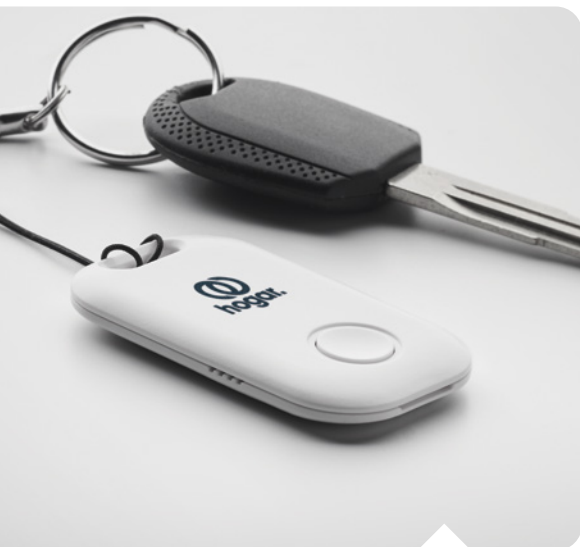

MO2277

Busca MO2277

Smart Apple Find My locator anti loss finder. Only compatible with Apple devices (iOS). The Apple Find My network is a safe and convenient way to find your compatible personal items using your Apple devices.
Size 5,4x3x0,6 cm **Print technique** Pad printing,DO1,DL

Finit MO6897

4.2 Wireless anti-loss/ key finder device made in bamboo casing. Requires a free app available in both iOS and Android. Attach the device to your bag, keys or luggage and whenever your belongings are lost the device will help you to find them. The additional features available with this item are remote shutter/selfie button and phone finder function. 1 CR2032 battery included. Range distance 35m outside/15m inside. **Size** 5,4x2,8x0,8 cm **Print technique** Pad printing,DO1,DL,L