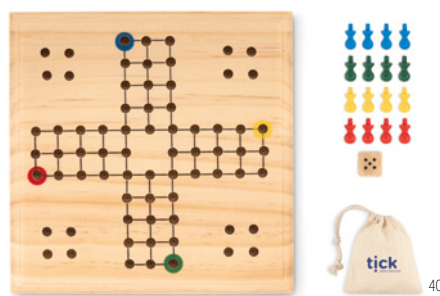

Ludo MO6110

Wooden Ludo game. Presented in cotton pouch. **Size** 12x12x1,5 cm
Print technique Pad printing,DO1,DL,L,S,T1,TD,TR