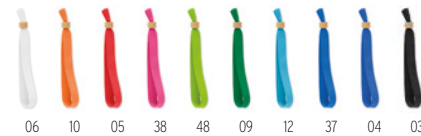

Fiesta MO6706

300D RPET polyester event wristband with bamboo ring closure. Wristband size 34 cm and 1,5 cm wide. **Size** 34x1,5 cm **Print technique** Screen printing, T1, TD, TR, TS