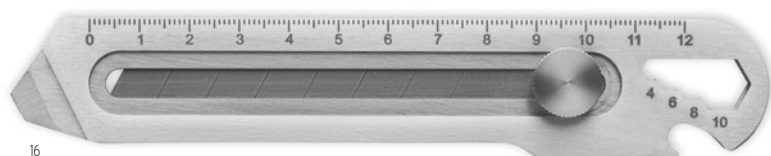

16

MO6970

Knifeplus MO6970

Stainless steel retractable knife with 8 carbon steel blades,
bottle opener, wrench and ruler. **Size** 15,9x2,8x1,3 cm
Print technique Pad printing,L