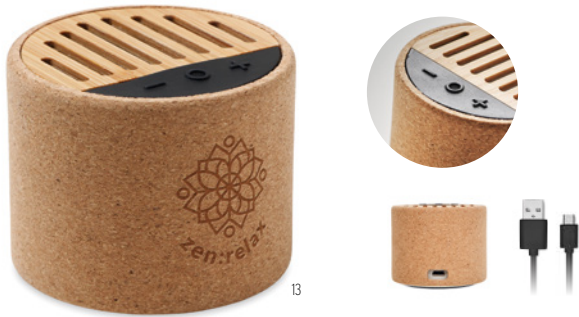

Souneuz

MO2387 › 78

MO2432

MO2431 › 29

Round + MO6819

5.3 wireless speaker in ABS with cork casing with bamboo top and LED light indication. 1 Rechargeable Lithium 300 mAh battery included. Output data: 3W, 4 Ohm and 5V. Playing time approx. 4h. **Size** Ø6,2x5,1 cm **Print technique** Pad printing,RL,L