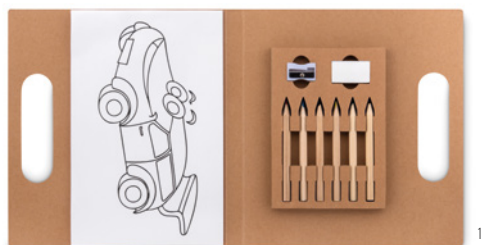

Folder2 Go MO9544
Children colouring set with 30 colouring recycled paper sheets. Includes 6 colouring pencils, sharpener and eraser.
Size 20x1,6x21 cm **Print technique** Pad printing,S,D01,DL