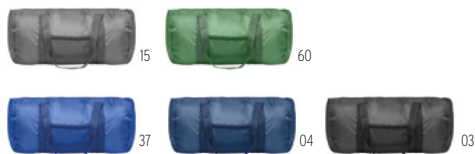

Duff MO2273

Duffel bag in RPET 190T polyester with zipper pocket on front side. Capacity 20L. **Size** 48x23 cm **Print technique** Screen transfer,S,TD,TR