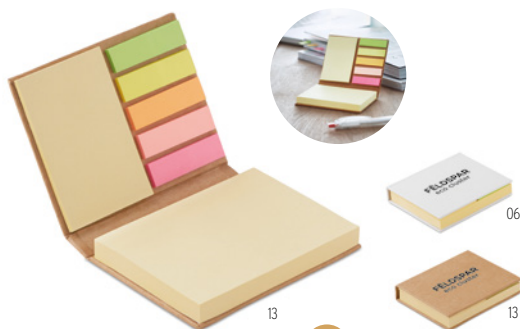

Visionmax IT3233

3 piece sticky note memo pad. Large and medium yellow recycled paper sticky notes pads and 5 assorted colours page markers. **Size** 8x1,7x10,5 cm **Print technique** Pad printing,DL