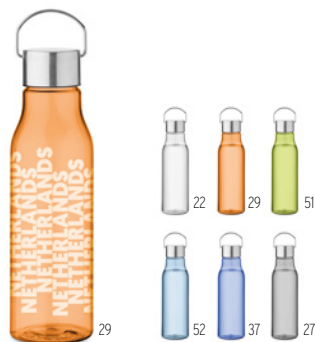

Vernal MO6976
Drinking bottle in RPET which is BPA free and stainless steel cap with lid handle. Leak free. Capacity: 600 ml. **Size** Ø6x23 cm **Print technique** Round screen printing,RD,PL