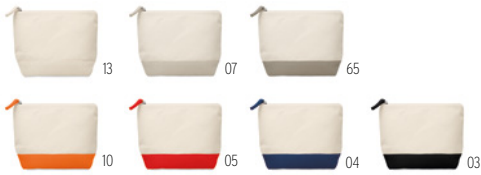

MORE THAN GIFTS

Kleuren MO9815 ● 340gs

Cosmetic bag in cotton with coloured bottom and matching zipper puller. 340 gr/m². **Size** 21,5x5x15 cm
Print technique Screen printing,T1,TD,TR