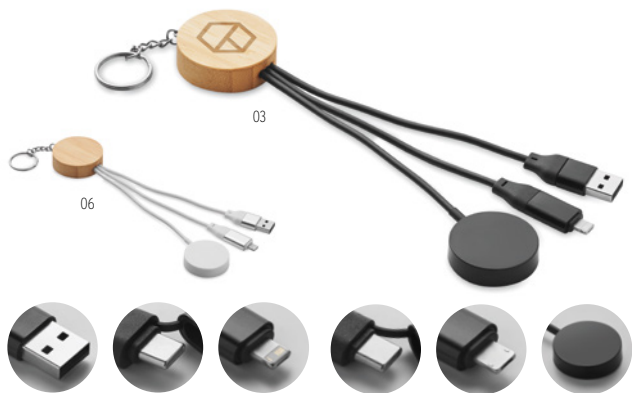

03

Cabo MO2443

60W cable in recycled ABS casing with keyring and phone stand. Input: 2-in-1 Type-C and Type-A. Output: Type-C and micro-B (2-in-1 pin). Cable length: 26 cm. **Size** 2,1x1,1x27,5 cm **Print technique** Pad printing,DL,D01

06

Linea MO2425

60W retractable charging cable in recycled ABS casing. Input: 2-in-1 Type-C and Type-A. Output: Type-C and micro-B (2-in-1 pin). Cable length: 80 cm. **Size** 5,3x5,3x1,6 cm **Print technique** Pad printing,DL,D01

MO2585

MO2567 > 99

03

Shaka MO2585 • 
 60W lanyard charging cable type-C to type-C
 in RPET with phone cord holder. **Size** 0,5x1 cm
Print technique Pad printing,L,DL,DO1

Practical smartwatch charging cables

Bule MO2451

Key ring 4-in-1 charging cable 60W with bamboo detail. Input: 2-in-1 Type-C & Type-A. Output: Watch charging (Samsung® and Apple®), type-C and micro-B (2-in-1 pin).
Size 4,4x1,3x26,8 cm **Print technique** Pad printing,L,DL,D01