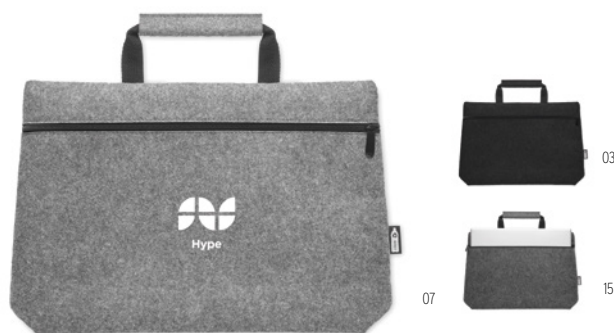

Tapla MO6718

RPET felt 15 inch zippered laptop bag with zippered main compartment and inner pocket. **Size** 38x6,5x28 cm **Print technique** Screen printing,T1,TD,TR