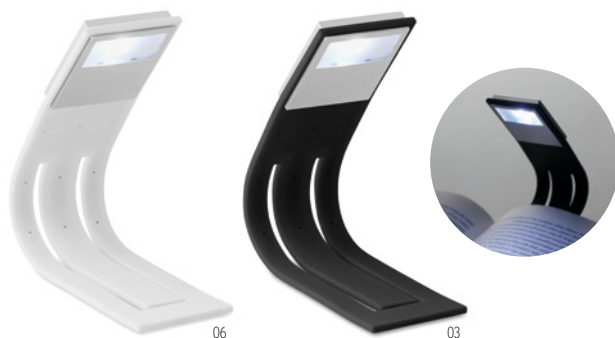

Flexilight MO9460

LED reading light book mark. With flexible body for easy beam angle adjustment. 2 CR2032 batteries included. **Size** 20,5x4 cm **Print technique** Pad printing, D01, DL