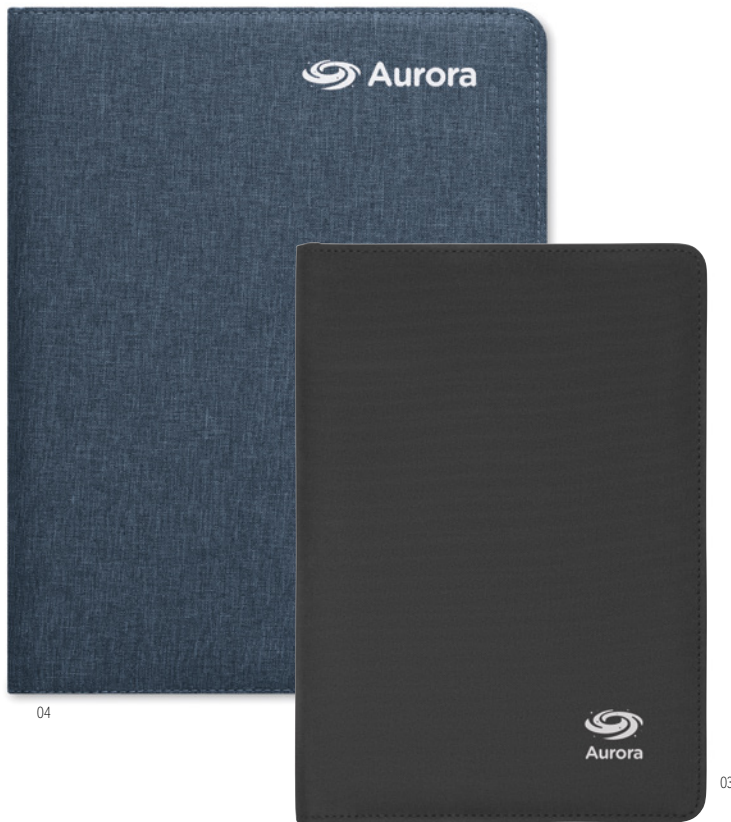

Casove MO6487 ●

A4 conference folder with RPET cover. 20 lined bamboo paper sheets notepad. Shaped inner pocket. 2 card holders. Pen holder. **Size** 24,3x31,2x1,4 cm **Print technique** Screen transfer,STD,TR

Folio MO2569 ●

A5 portfolio in 2 tone 300D RPET. Replaceable A5 notepad. 40 white lined bamboo paper pages (20 sheets). Pen holder. Cardholders inner side and one big compartment. **Size** 17x1,3x24 cm **Print technique** Screen printing,T1,TD,TR