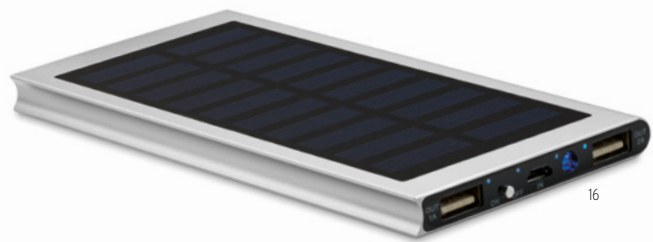

Solar Powerflat MO9051

Power bank 8000 mAh in recycled aluminium and solar panel. Capacity for smartphone use, output current DC5V/1A and DC5V/2A. Includes indicating light and USB cable with micro usb plug. **Size** 7,5x15x1 cm **Print technique** Pad printing,L,PD