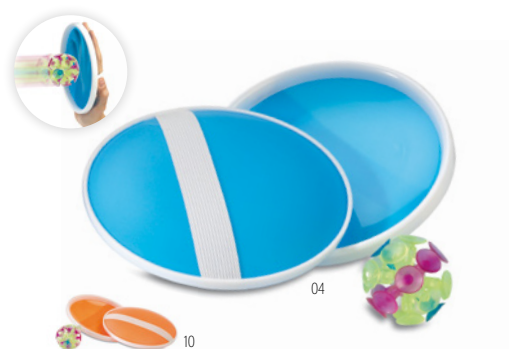

Catch&Play IT3852

Ball catch game including one suction ball and a pair of suction ball holders. **Size** Ø15x2 cm
Print technique Pad printing,DL