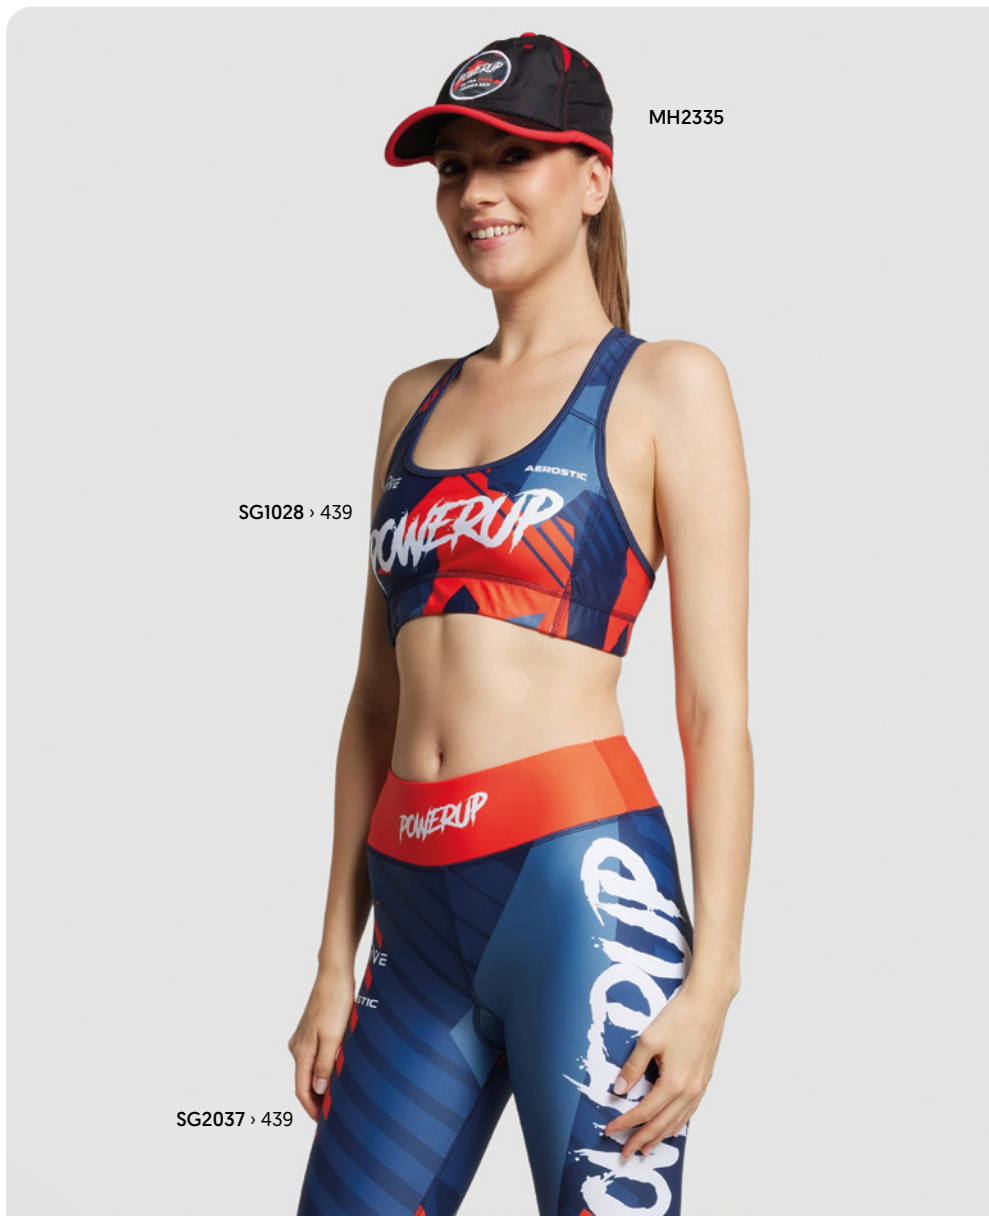

Pick your favourite style and
customise it in the colours of your
choice, matching your brand.

Delivery time: from 6 weeks.

MH2335

SG1028 › 439

SG2037 › 439

MH2335

yourChoice

MH2336