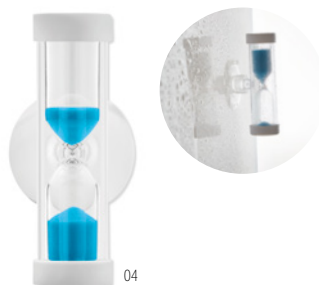

04

Quickshower MO9211

3,5-4 minute shower sand timer with suction cup. **Size** Ø2,5x6 cm
Print technique Pad printing,D01,DL

06

08

04

Duck MO9279

PVC duck medium size. Can be squeezed to relieve stress. **Size** 8x7x7 cm
Print technique Pad printing