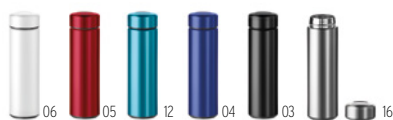

Patago MO9810

Double wall stainless steel insulating vacuum flask with additional tea infuser. Capacity 425 ml. Leak free. **Size** Ø6x22,5 cm **Print technique** Round screen printing, RL, RD, DL, L, P, D01