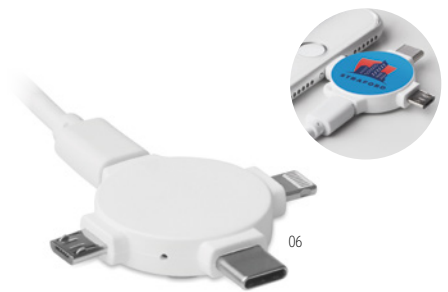

Clauer MO9888

Bamboo cover key ring with charging cable with USB-A to Micro-B (2-in-1 pin) and Type C. **Size** 12,5x2,7x0,8 cm **Print technique** Pad printing,DO1,DL,L

Bupow MO2422

Bamboo cover key ring charging cable. Input: 2-in-1 Type-C and Type-A. Output: Type-C and micro-B (2-in-1 pin). **Size** 5,8x3,9x0,97 cm **Print technique** Pad printing,L,DL,DO1

Key C MO6820

Key ring with 4-in-1 charging cable. In/Output: Type-C x2, Type-A, Micro USB. **Size** 7,3x1,4x1 cm **Print technique** Pad printing

Ligo Cable MO9654

3-in-1 charging cable with 3 different connectors, micro-USB, type-c and double sided connector. Suitable for iOS and Android devices. Ideal for full colour personalisation. **Size** 04,4x0,7 cm **Print technique** Pad printing,PD,DO1,DL